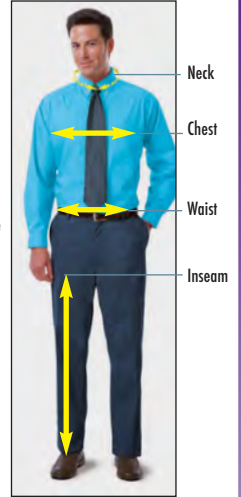

LADIES CLASSIC FIT
Standard fit
Straighter through body
Standard length

LADIES FEMININE FIT
Contoured Sides
Shorter sleeves
Trimmer fit

LADIES FULL FIT
Fuller fit for more comfort

Also ideal for Maternity

HOW TO MEASURE

Neck
Measure around neck just below larynx

Chest
Measure across fullest part of chest under arms

Waist
Measure natural waistline above top of hip bones

Sleeve
Measure from center of back of neck, across shoulders, down to cuff

Inseam
Measure similar pants that fit well, from the crotch seam to top of shoe to be worn

HOW TO MEASURE - SIZE CHARTS

BODY MEASUREMENTS SHOWN BELOW, NOT GARMENT SPECS

SHIRTS & OUTERWEAR

MEN'S & ADULT UNISEX SIZES